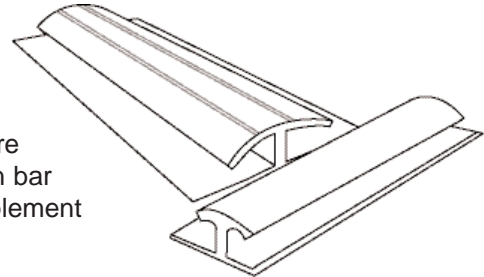

6708
Rev. 03
August 2008

DECORATIVE WALL PANEL ACCESSORIES

Enhance the look of StructoDecor wall panels with several attractive seam treatment options.

Vinyl Moldings

For professional looking panel installations, and maximum moisture sealing effectiveness, use StructoDecor Vinyl Moldings. A division bar especially designed with a beaded finish is also available to complement the beaded panel.

Decor Trims

The innovative design of DecorTrims incorporates dual durometer technology - a rigid, PVC base and a flexible PVC top, providing a coordinated look for tiled grout lines or a textured frp finish.